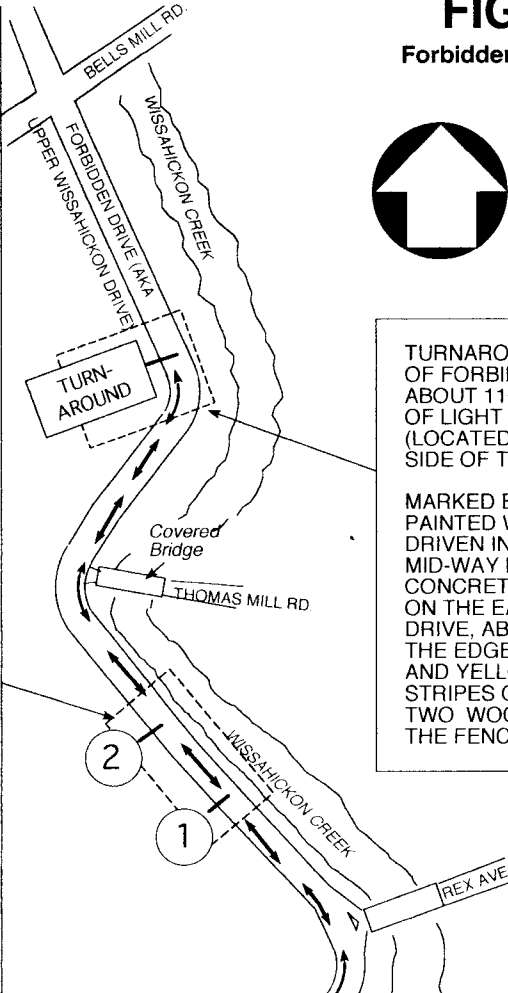

FIGHTING IRISH 5K - II

Forbidden Drive (AKA Upper Wissahickon Drive)
Philadelphia, PA

USATF/RTTC
Certification Code
PA 08023 WB
Expiration Date: 12/31/2018

NOTES:

ENTIRE LENGTH OF FORBIDDEN DRIVE (AKA UPPER WISSAHICKON DRIVE) HAS A WELL-COMPACTED GRAVEL/CINDER MIXTURE.

COURSE WAS MEASURED IN ACCORDANCE WITH USATF/RTTC REQUIREMENTS, USING THE SPR (SHORTEST POSSIBLE ROUTE) METHOD, TO WITHIN 12" OF CURVING ROAD EDGES, AND WITH FULL WIDTH OF ROAD OPEN TO RUNNERS.

ELEVATIONS INDICATED ARE DERIVED FROM IMAGES PRODUCED BY GOOGLE EARTH.COM.

ELEVATIONS:	
START:	92'
FINISH:	92'
HIGHEST:	140'
LOWEST:	87'