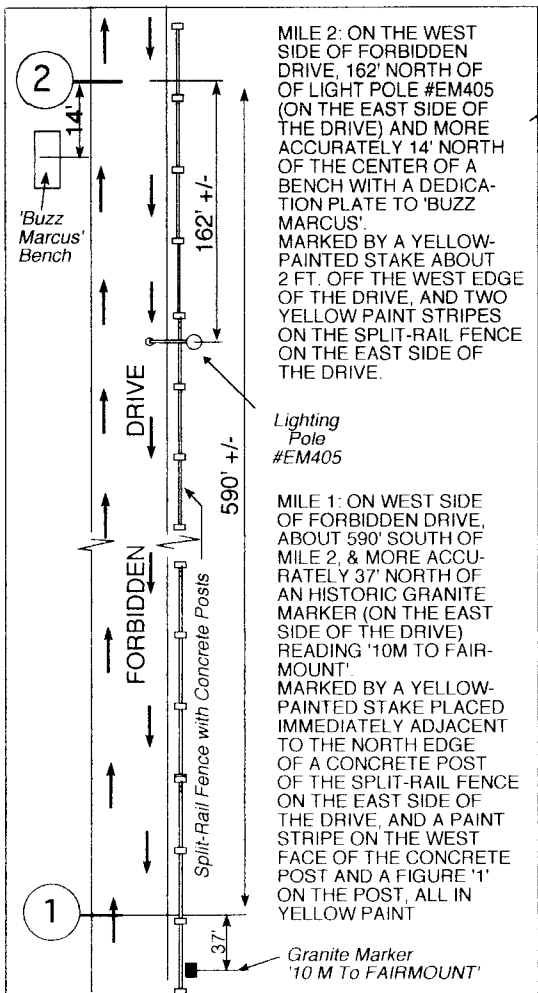

FIGHTING IRISH 5K - II

Forbidden Drive (AKA Upper Wissahickon Drive)
Philadelphia, PA

USATF/RTTC
Certification Code
PA 08023 WB
Expiration Date: 12/31/2018

NOTES:

ENTIRE LENGTH OF FORBIDDEN DRIVE (AKA UPPER WISSAHICKON DRIVE) HAS A WELL-COMPACTED GRAVEL/CINDER MIXTURE.

COURSE WAS MEASURED IN ACCORDANCE WITH USATF/RTTC REQUIREMENTS, USING THE SPR (SHORTEST POSSIBLE ROUTE) METHOD, TO WITHIN 12" OF CURVING ROAD EDGES, AND WITH FULL WIDTH OF ROAD OPEN TO RUNNERS.

ELEVATIONS INDICATED ARE DERIVED FROM IMAGES PRODUCED BY GOOGLE EARTH.COM.

ELEVATIONS:	
START:	92'
FINISH:	92'
HIGHEST:	140'
LOWEST:	87'