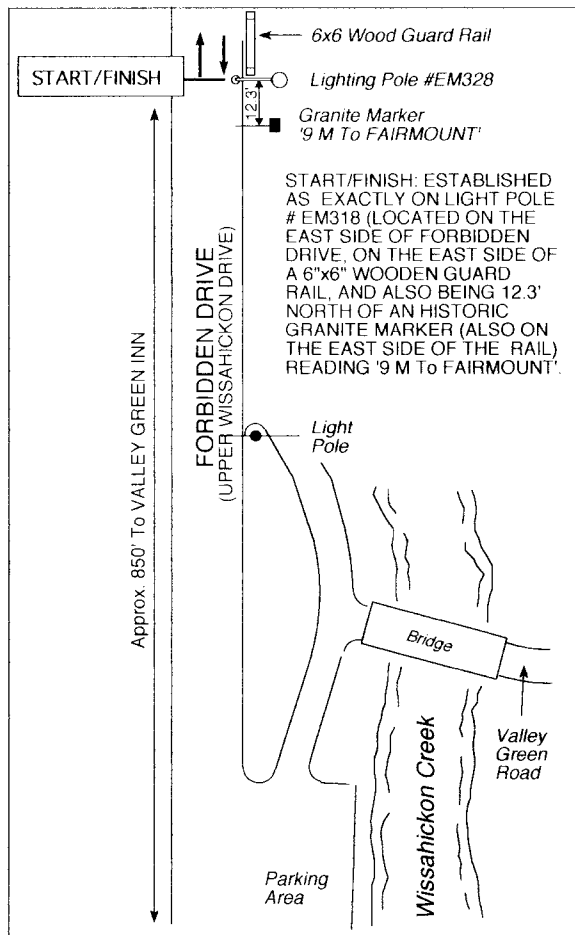

FIGHTING IRISH 5K - II

Forbidden Drive (AKA Upper Wissahickon Drive)
Philadelphia, PA

USATF/RTTC
Certification Code
PA 08023 WB
Expiration Date: 12/31/2018

NOTES:

ENTIRE LENGTH OF FORBIDDEN DRIVE (AKA UPPER WISSAHICKON DRIVE) HAS A WELL-COMPACTED GRAVEL/CINDER MIXTURE.

COURSE WAS MEASURED IN ACCORDANCE WITH USATF/RTTC REQUIREMENTS, USING THE SPR (SHORTEST POSSIBLE ROUTE) METHOD, TO WITHIN 12" OF CURVING ROAD EDGES, AND WITH FULL WIDTH OF ROAD OPEN TO RUNNERS.

ELEVATIONS INDICATED ARE DERIVED FROM IMAGES PRODUCED BY GOOGLE EARTH.COM.

ELEVATIONS:	
START:	92'
FINISH:	92'
HIGHEST:	140'
LOWEST:	87'