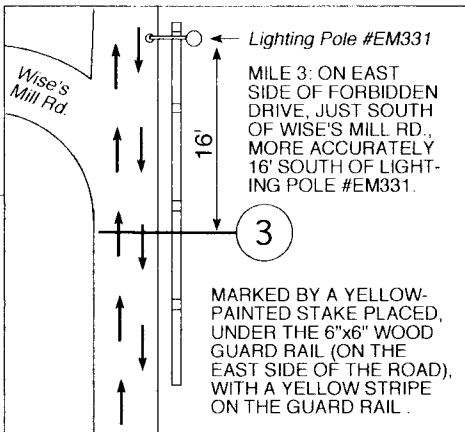

FIGHTING IRISH 5K - II

Forbidden Drive (AKA Upper Wissahickon Drive)
Philadelphia, PA

USATF/RTTC
Certification Code
PA 08023 WB
Expiration Date: 12/31/2018

NOTES:

ENTIRE LENGTH OF FORBIDDEN DRIVE (AKA UPPER WISSAHICKON DRIVE) HAS A WELL-COMPACTED GRAVEL/CINDER MIXTURE.

COURSE WAS MEASURED IN ACCORDANCE WITH USATF/RTTC REQUIREMENTS, USING THE SPR (SHORTEST POSSIBLE ROUTE) METHOD, TO WITHIN 12" OF CURVING ROAD EDGES, AND WITH FULL WIDTH OF ROAD OPEN TO RUNNERS.

ELEVATIONS INDICATED ARE DERIVED FROM IMAGES PRODUCED BY GOOGLE EARTH.COM.

ELEVATIONS:	
START:	92'
FINISH:	92'
HIGHEST:	140'
LOWEST:	87'