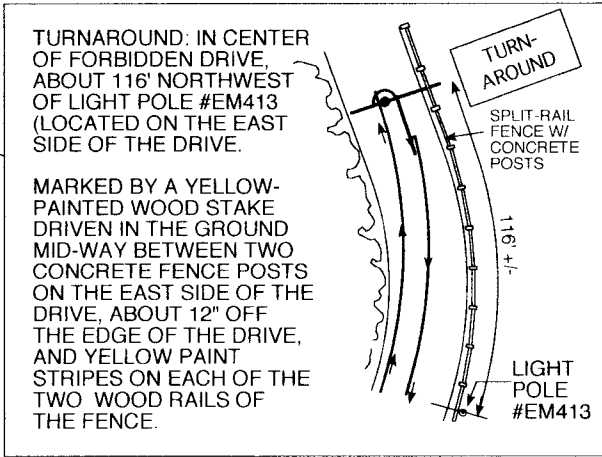

FIGHTING IRISH 5K - II

Forbidden Drive (AKA Upper Wissahickon Drive)
Philadelphia, PA

USATF/RTTC
Certification Code
PA 08023 WB
Expiration Date: 12/31/2018

NOTES:

ENTIRE LENGTH OF FORBIDDEN DRIVE (AKA UPPER WISSAHICKON DRIVE) HAS A WELL-COMPACTED GRAVEL/CINDER MIXTURE.

COURSE WAS MEASURED IN ACCORDANCE WITH USATF/RTTC REQUIREMENTS, USING THE SPR (SHORTEST POSSIBLE ROUTE) METHOD, TO WITHIN 12" OF CURVING ROAD EDGES, AND WITH FULL WIDTH OF ROAD OPEN TO RUNNERS.

ELEVATIONS INDICATED ARE DERIVED FROM IMAGES PRODUCED BY GOOGLE EARTH.COM.

ELEVATIONS:	
START:	92'
FINISH:	92'
HIGHEST:	140'
LOWEST:	87'